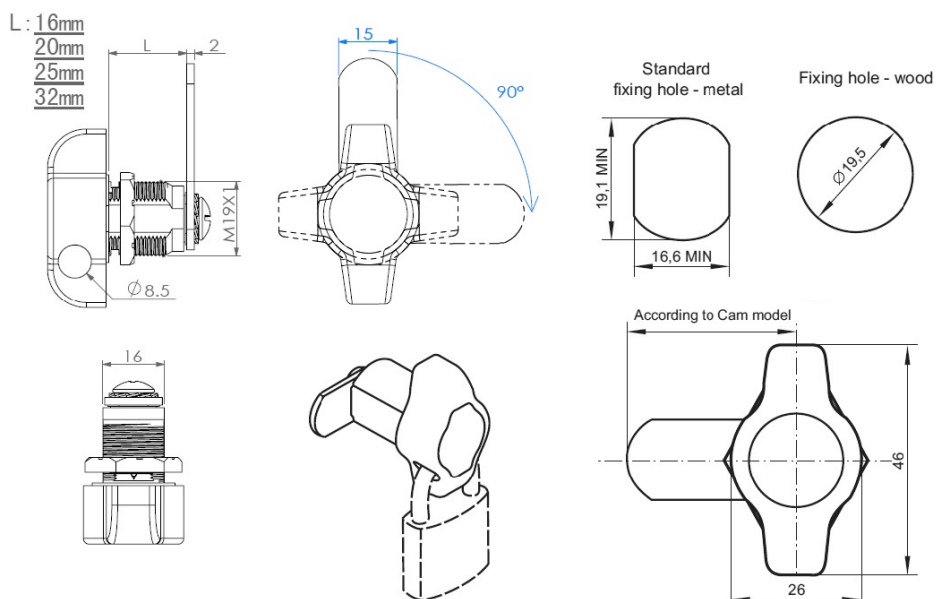

# PRODUCT SHEET

## Description:

Padlockable Cam Lock #300L, 90DG,  $\varnothing 19 \times 32$ mm, CPL, Cam A04, Straight C/E: 40 mm, NO Anti Rotating Plate

## Item number:

14.04.589-7

Units	Box	Carton	HS Code	Barcode
Pcs.	15	150	8301300000	
				5704866469197